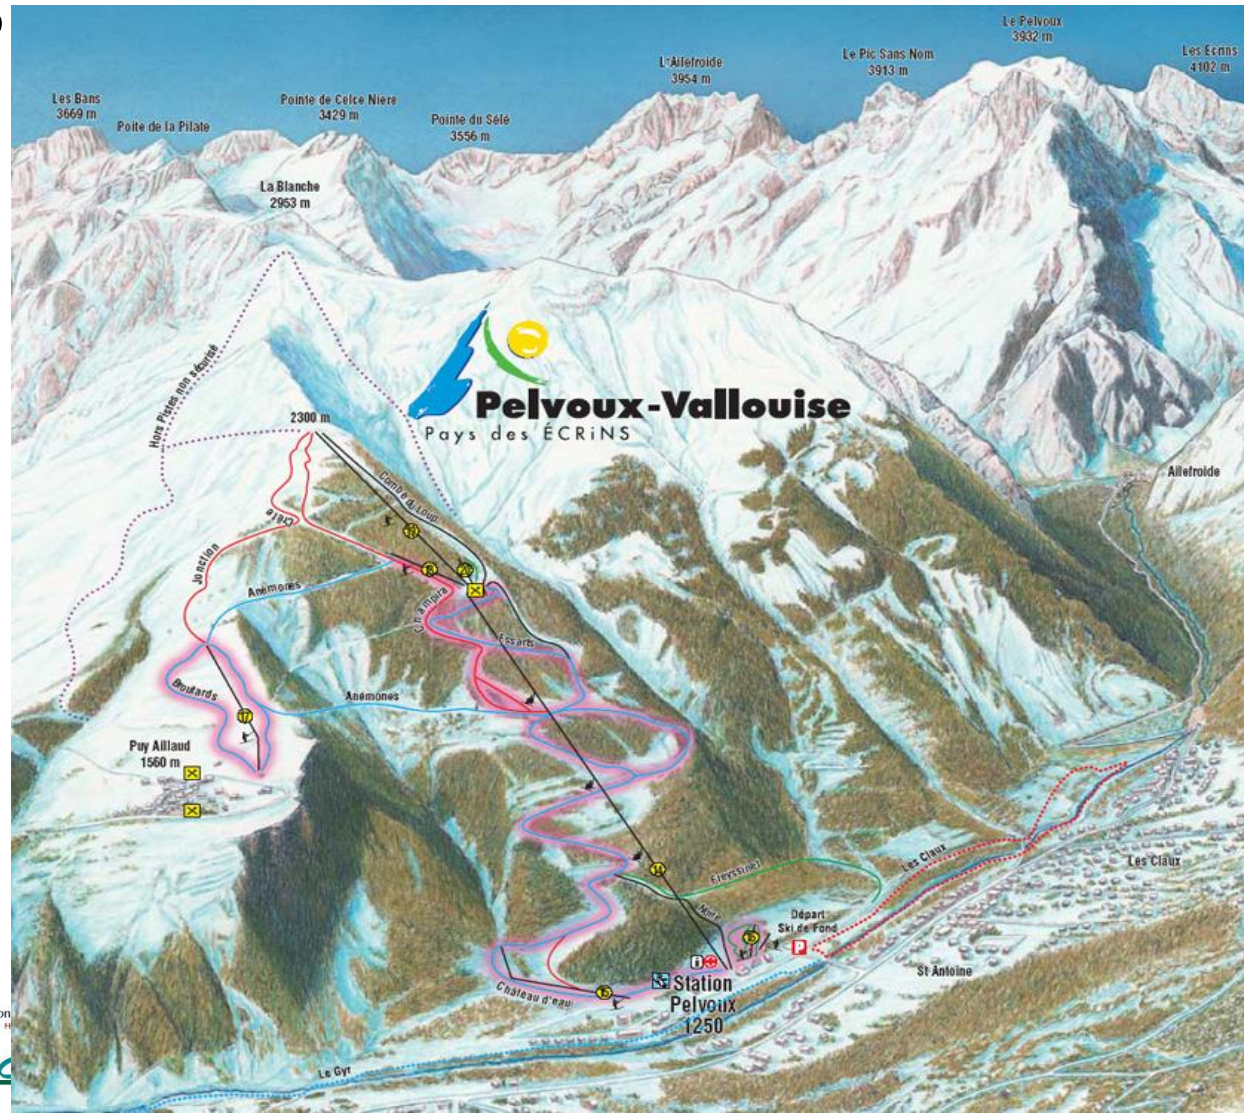

Start and arrival Access

Parking :
Pelvoux